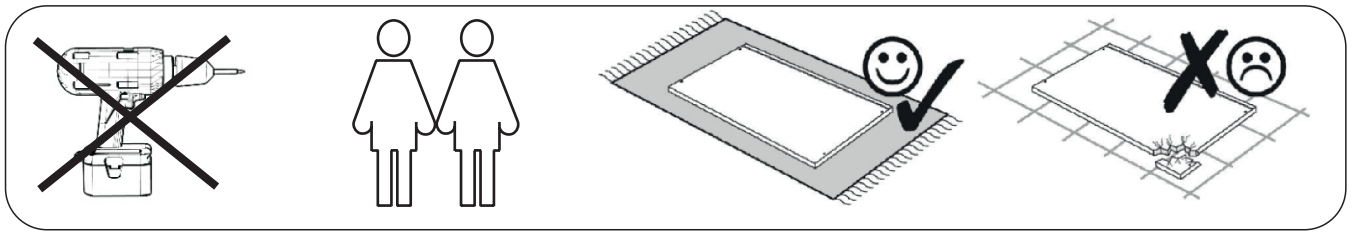

ASSEMBLY INSTRUCTION

DRISCOLL COFFEE TABLE

ROWICO

HOME

1x1 	Cx10  Ø6/Ø12
2x1 	D  N4
3x1 	Ex2  Ø8x30
4x2 	Fx4  Ø6x43
Ax10  M6x35	GX4  Ø15x12
Bx10  Ø6	Hx4  Ø30