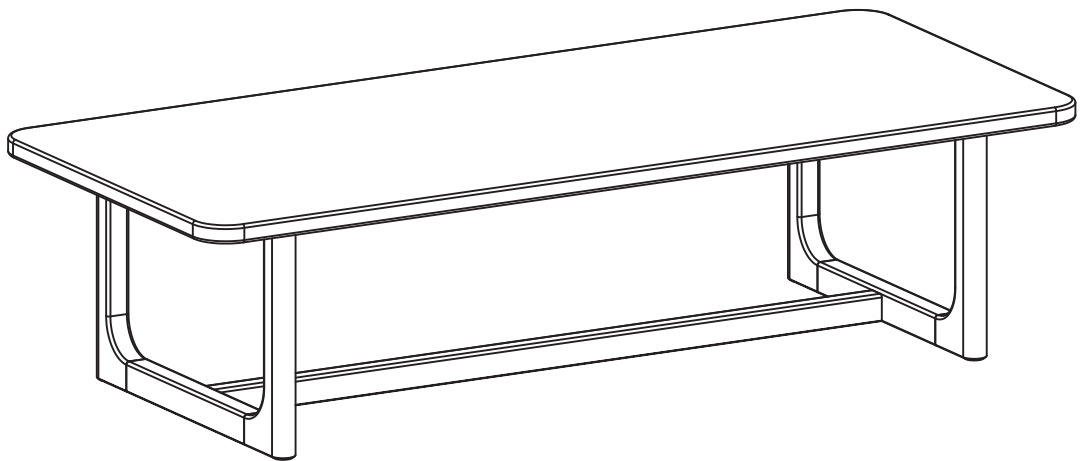

ASSEMBLY INSTRUCTION

DRISCOLL COFFEE TABLE

ROWICO

HOME

1x1 	Cx10  Ø6/Ø12
2x1 	D  N4
3x1 	Ex2  Ø8x30
4x2 	Fx4  Ø6x43
Ax10  M6x35	GX4  Ø15x12
Bx10  Ø6	Hx4  Ø30