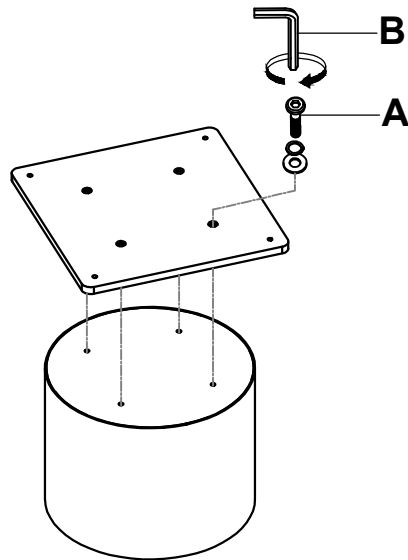

ASSEMBLY INSTRUCTIONS

ISLA SOFA TABLE

PARTS CHECK LIST

HARDWARE

TABLE TOP = 1PC	LEGS = 1PC	PANEL = 1PC	ITEM	DESCRIPTION	SIZE	QTY
			A		BOLTS (1/4"x 30mm)	8
			B		ALLEN KEY (4mm)	1

Thank you for purchasing this product. It has been designed for assembly and constructed for durability. Please follow the assembly instruction steps

NOTE:

- Be sure to check all included part before assembling
- Keep all hardware parts out of reach of children.
- Assemble the furniture on a clean and smooth surface such as carpet to avoid the parts from being scratched
- Screwdriver is not provided

STEP 1
ASSEMBLE PANEL TO LEG