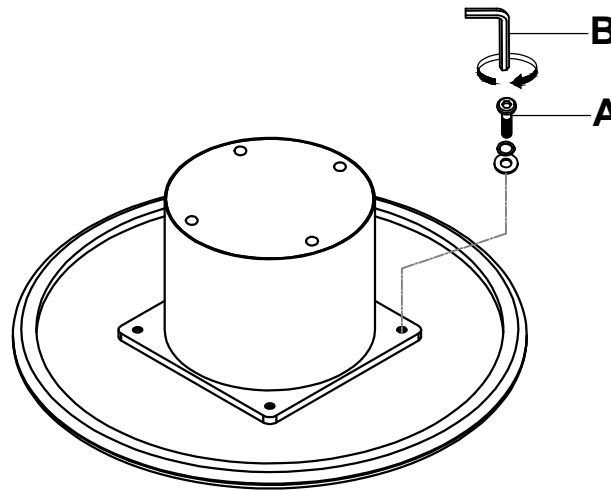

STEP 2
ASSEMBLE LEG TO TABLE TOP